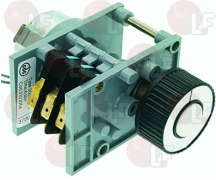

Suitable for:

3322054 PROGRAMMER 9003 3 CAMS
cycle 6 minutes
rinse 17 seconds
220V 50/60HZ
anticlockwise rotation
complete with knob and button
for Dishwasher (HOONVED) NKD52 - T3 - T4 - T5
for Dishwasher (LASA) LB95
for Glasswasher/Cupwasher (LASA) LB352

HOONVED 25386

Suitable for:

3322160 KNOB FOR TIMER Ø 6x4.5 mm