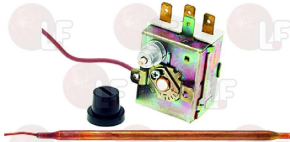

HOONVED H120515

HOONVED 120515

Suitable for:

HOONVED

3444151 SINGLE-PHASE THERMOSTAT 115°C

with manual reset
capillary 1000 mm
bulb \varnothing 5x120 mm.
15A 250V
for Dishwasher (COMENDA) F45 - F55 - F65 - F80
for Dishwasher conveyor type (COMENDA) - Series AC
Series ACR - Series ACS
for Dishwasher conveyor type (HOONVED)
Series EDT - Series TR
for Dishwasher hood type (COMENDA) - Series C
for Pan/utensilwashing machines (COMENDA)
Series G - Series GE