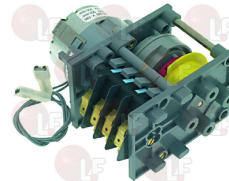

3322058 PROGRAMMER 4800 4 CAMS

cycle 120 seconds
230V 50/60HZ
without pin
for Pan/utensilwashing machines (HOONVED) ED650

HOONVED 29828

3322059 PROGRAMMER 7300 3 CAMS

cycle 6 minutes
230V 50/60HZ
for Dishwasher (HOONVED) UNI53 - UNI60
for Glasswasher/Cupwasher (HOONVED) UNI43 - UNI48