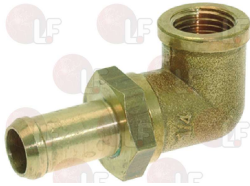

for Glasswasher/Cupwasher (HOONVED) STS43 - STS48

HOONVED 32887

3243773 HOSE ADAPTER CONN. \varnothing 1/4" OUTLET \varnothing 12 mm

for Glasswasher/Cupwasher (HOONVED) C3 - C4

HOONVED 32352

HOONVED 34816+34817