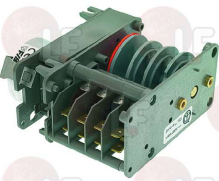

HOONVED H121237

HOONVED 121237

3446041 ELECTRONIC TIMER TSL37 24V 50/60HZ

for G66-G131

HOONVED 120226

3322095 PROGRAMMER P26 4 CAMS

cycle 120 seconds
230V 50/60HZ
without pin
for Dishwasher (COMENDA) BC - BR - C43 - C48
for Dishwasher (HOONVED) C53 - C60
for Glasswasher/Cupwasher (HOONVED) CR43 - CR48
C35 - C43 - C48