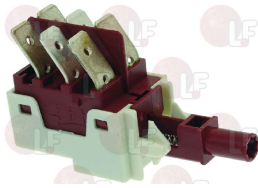

HOONVED 130459

Suitable for:

HOONVED

Suitable for:

3319627 DOUBLE CHANGE OVER SWITCH 16A 250V
 for Dishwasher (CONTI) CM5000
 for Dishwasher (ELETTROBAR) E50 - E51 - E52
 for Dishwasher (EUROSYSTEM) A600
 for Dishwasher (SAB ITALIA) K5.2P - K6.1P
 for Dishwasher (SOTAL) C13001P
 for Dishwasher (UNIC) A61A
 for Dishwasher hood type (AFI) A1000L
 for Dishwasher hood type (HILTA) W13 - W15
 for Dishwasher hood type (IME OMNIWASH) SEI1P SEI2P
 for Dishwasher hood type (NOSEM) K601 - K602
 for Dishwasher hood type (NUOVA SIMONELLI) LTM1500
 for Dishwasher hood type (SO.WE.BO.) 6.1P - 6.2PB
 for Dishwasher hood type (SOTAL) C1300
 for Dishwasher hood type (UNIC) A61