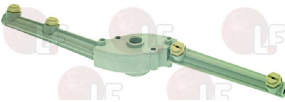

3243760 BOTTOM WASH ARM ASSEMBLY 350 mm

for Dishwasher (HOONVED) APS53
for Glasswasher/Cupwasher (HOONVED) APSE43 - APS43
APS48 - FW35 - FW40 - FW45