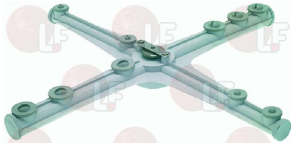

HOONVED H170956

HOONVED 170956

Suitable for:

HOONVED

3243468 WASH AND RINSE ARM ASSEMBLY 410x410 mm
for Glasswasher/Cupwasher (COMENDA) BC25 - BC30
B15TM

HOONVED H420551

HOONVED 420551

3243895 BUSHING FOR WASH ARM ASSEMBLY
for Dishwasher (COMENDA) F20 - F45 - F55 - F65
F80
for Glasswasher/Cupwasher (COMENDA) BC25 - BC30
B15T
for Glasswasher/Cupwasher (HOONVED) C35 - C43
C43E - C46E - C48
for Pan/utensilwashing machines (COMENDA) LP360