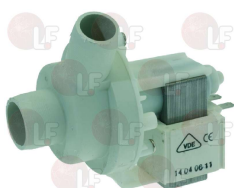

HOONVED 35093

3122796 ELECTR/PUMP LGB AM5225DX 1.2HP 230/400V
inlet external ø 63 mm - outlet external ø 52 mm
rpm 2800
1.2HP 230/400V 50Hz 3.7/1.2A
for Dishwasher hood type (ARISTARCO) GL1040
GL1240
for Dishwasher hood type (HOONVED) CAP7 - ED550
ED650E
for Pan/utensilwashing machines (HOONVED) ED650S