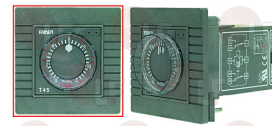

Suitable for:

3322054 PROGRAMMER 9003 3 CAMS
cycle 6 minutes
rinse 17 seconds
220V 50/60HZ
anticlockwise rotation
complete with knob and button
for Dishwasher (HOONVED) NKD52 - T3 - T4 - T5
for Dishwasher (LASA) LB95
for Glasswasher/Cupwasher (LASA) LB352

HOONVED 25386

Suitable for:

3322160 KNOB FOR TIMER Ø 6x4.5 mm

HOONVED 25095

HOONVED 25095+27006+25124

3322047 TIMER P26 5 CAMS
1st cycle 3 min
2nd cycle 40 seconds
230V 50/60HZ
for Dishwasher (HOONVED) TS60

HOONVED 31054

3446048 TIMER T45 230V 50/60Hz
for ED700-ED900-ED700/90

HOONVED 25408

3322053 TIMER 4803 3 CAMS
cycle 120 seconds
rinse 15 seconds
230V 50/60HZ
clockwise rotation
without shaft

HOONVED 25389

Wash and rinse arms and accessories

3743156 ARM ASSEMBLY LOCKING RING NUT

HOONVED 33478

HOONVED 38006

3743159 ARM ASSEMBLY SUPPORT
for Dishwasher hood type (COMENDA) LC380 - LC400

HOONVED 33471