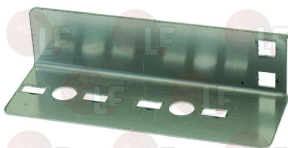

HOONVED 17955

3444013 RING NUT $\varnothing$ 55 mm
chrome-plated metal
for thermostat TR/2 knob