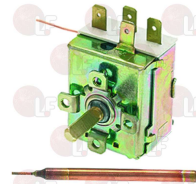

HOONVED 120501

Suitable for:

3444004 THERMOSTAT TR2 0-90°C
D-shaped pin $\varnothing$ 6x4.6 mm
capillary 1500 mm - 15A 250V
bulb $\varnothing$ 6.5x95 mm
for Dishwasher (BONNET) IN036
for Dishwasher (COMENDA) F20 - F45 - LF320
for Dishwasher (LINEA BLANCA) LC-1500 - LC-1700
LC-2000 - LC-2300 - LC-2300TR - LC-2600
LC-2800
for Dishwasher (SAMMIC)
for Dishwasher (THIRODE) VSL450
for Dishwasher conveyor type (COMENDA) - Series AC
Series ACR - Series ACS - Series S - Series SNL
for Dishwasher hood type (LINEA BLANCA) LC-3500
LC-4000
for Glasswasher/Cupwasher (COMENDA) B11T

HOONVED H120501