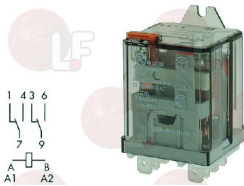

HOONVED 27434

3341007 BASE FOR WATER LEVEL CONTROLLER

HOONVED 27193

Relays

3351021 RELAY 62.82 16A 230V 50/60Hz
2 switching contacts

HOONVED 33324

HOONVED 34312

Remote control switches