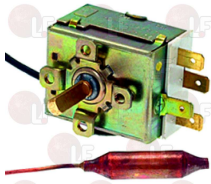

HOONVED 120522

Suitable for:

3444229 SINGLE-PHASE THERMOSTAT 90°C
covered capillary 1000 mm
bulb $\varnothing$ 9x40 mm
15A 250V
D shaft $\varnothing$ 6x4.6 mm
for Dishwasher (COMENDA) - Series FC - F45 - F55
F80 - Series LF
for Dishwasher (HOONVED) C6DE
for Dishwasher hood type (COMENDA) C155 - C75
for Glasswasher/Cupwasher (RANCILIO) - Series LT

HOONVED H120522