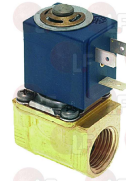

Suitable for:

HOONVED

Suitable for:

Solenoid valves

3120026 COIL ELBI 24Vac
for solenoid valves 101-102-254-261 old type

HOONVED H630967

HOONVED 630967

3120541 SOLENOID VALVE L140B5 $\varnothing$ 1/2"FF 24V
for water
normally closed
max. temperature 100°C
max. differential pressure 10 bar
coil 24V 50/60Hz

HOONVED H120141

HOONVED 120141

3120558 SOLENOID VALVE L182B17 3/4"FF 24V
previous L180
for water
normally closed
max. temperature 100°C
max. differential pressure 16 bar
coil 24V 50Hz
for Dishwasher conveyor type (SILANOS) T2000
for Pan/utensilwashing machines (LAMBER)
LP6 année 2004

HOONVED H120122

HOONVED 120122

3120057 SOLENOID VALVE L182B31 $\varnothing$ 1/2"FF 220V
previous L180
for water
normally closed
max. temperature 100°C
max. pressure differential 16 bar
coil 220V 50Hz

HOONVED H120174

HOONVED 120174

3120557 SOLENOID VALVE L182B31 1/2"FF 24V
EX L180
for water
normally closed
max temperature 100°C
max differential pressure 16 bar
coil 24V 50Hz
for Dishwasher conveyor type (DIHR) - Series AX
Series BX
for Dishwasher conveyor type (KROMO) - Series KP

HOONVED H120131

HOONVED 120131

3120404 SOLENOID VALVE 230V $\varnothing$ 10.5 mm
solenoid valve 90° - 230V 50/60Hz - max 90°C
3/4" inlet - 1 outlet $\varnothing$ 10.5 mm

HOONVED 30933

3120413 SOLENOID VALVE 230V $\varnothing$ 10.5 mm
solenoid valve 90° - 230V 50/60Hz - max 90°C
inlet 3/4"- 3 outlets $\varnothing$ 10.5 mm

HOONVED 26632

3120004 SOLENOID VALVE 319 220/240V $\varnothing$ 10 mm
solenoid valve 90° - 220/240V 50/60Hz - max 90°C
inlet 3/4" - outlet $\varnothing$ 10 mm

HOONVED H120145

HOONVED 120145