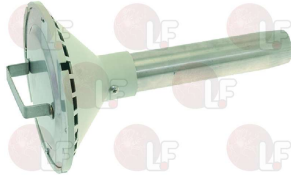

HOONVED 180703

3448150 OVERFLOW PIPE PLUG \varnothing 70 mm

HOONVED H160738

Suitable for:

HOONVED

3448161 OVERFLOW PIPE \varnothing 40x247 mm
made of stainless steel and plastic
for ED650E

HOONVED 20924

3448162 OVERFLOW PIPE \varnothing 40x277 mm
made of stainless steel and plastic
for ED6505-ED630/90