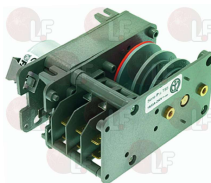

HOONVED H120525

HOONVED 120525

Timers

3322082 CONTROLLER P26 3 CAMS
 cycle 120 seconds
 230V 50/60HZ
 without pin
 for old series
 for Dishwasher (HOONVED) E50
 for Glasswasher/Cupwasher (HOONVED) E36 - E40
 E43