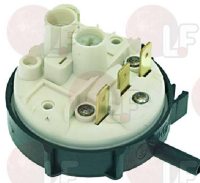

HOONVED 25433

3320018 PRESSURE SWITCH 45/25 mm 250V 16A
1 - level
max operating temperature 85°C
for Glasswasher/Cupwasher (COLGED) BETA235
for Glasswasher/Cupwasher (ELETTROBAR) 11FD
for Glasswasher/Cupwasher (EMMEPI) LS005