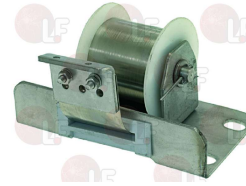

HOONVED 190685

3250061 SPRING FOR DOOR
carrying capacity: kg 4.5

HOONVED H391318

HOONVED 391318

3250158 SPRING FOR DOOR \varnothing 13x67 mm
for C6-C60E

HOONVED 36625

3250058 SPRING FOR HOOD LIFTING
dimensions \varnothing 37x910 mm
for C85-C95-C140-C155-C165-G75-G75L-G125L-LC380-
ECOTEMP11