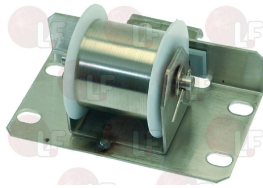

HOONVED

Suitable for:

3250043 DOOR SPRING 40 mm
load capacity: kg 5
for Dishwasher conveyor type (COMENDA) ACS162

HOONVED H391331

HOONVED 391331

3250161 DOOR SPRING 40 mm
flowrate 5.5 kg
for COMENDA AC-NE-NG
for HOONVED C98-EDT85-EDT100-EDT140-EDT170-EDT200