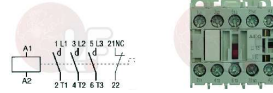

3351209 CONTACTOR AEG LS05 9A 230V 4Kw

coil 230V 50/60Hz
3 normally open contacts
1 normally closed auxiliary contact