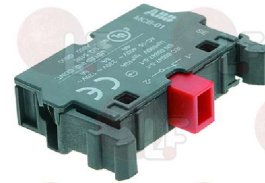

3319738 STOP CONTACT ABB MCB-01 RED

for Dishwasher conveyor type (COMENDA) ACR145
ACR205 - ACR225 - ACR245 - ACR260 - ACR265
AC101 - AC105 - AC120 - AC122 - AC135 - AC150
AC151 - AC152 - AC170 - AC181 - AC182 - AC200
AC201 - AC202 - AC241 - AC242 - AC90 - AC91
AC95 - AVR305 - LAV1000 - LVP1001 - LVP1501
LV1001 - LV1501 - Series NE - Series NG
Series SE - Series SNL