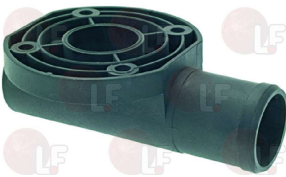

HOONVED H160736

HOONVED 160736

3243807 ELBOW FITTING

for Dishwasher conveyor type (COMENDA) LAV1000

HOONVED H180407

HOONVED 180407

3186452 GASKET 100x100 mm IN NEOTEN

for Dishwasher conveyor type (COMENDA) S1600 S2200 - S2900