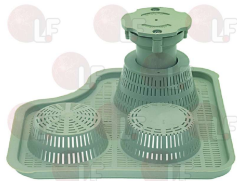

HOONVED 21574

3160210 DRAIN PUMP FILTER ø 24x90 mm
for Dishwasher (HOONVED) APS53 - APS60
for Glasswasher/Cupwasher (HOONVED) APS48

HOONVED 31622

3160177 COMPLETE WASH TANK FILTER ø 205x205 mm
complete with spring and overflow pipe
for Dishwasher (HOONVED) INDY53F - INDY60F - STS53
UNI53 - UNI60
for Glasswasher/Cupwasher (HOONVED) INDY43F
INDY48F - STS43 - STS48 - UNI43 - UNI48