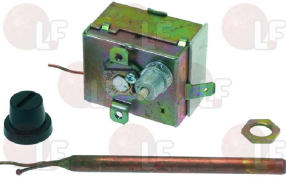

HOONVED 33906

Suitable for:

3744100 SINGLE-PHASE SAFETY THERMOSTAT 56°C

HOONVED 25421

3444282 SINGLE-PHASE THERMOSTAT 90-110°C

with manual reset
covered capillary 1500 mm
bulb \varnothing 6.5x95 mm
15A 250V
for Dishwasher (DIHR) ELECTRON1000 - GS100
for Dishwasher (HOONVED) - Series APS - C53 - C60
C68
for Dishwasher (KROMO) K90
for Dishwasher hood type (DIHR) GASTRO11S
GASTRO1200S
for Dishwasher hood type (HOONVED) K100 - K120
for Pan/utensilwashing machines (DIHR) LP1