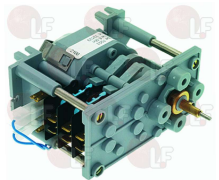

HOONVED 34402

3322058 PROGRAMMER 4800 4 CAMS

cycle 120 seconds
230V 50/60HZ
without pin
for Pan/utensilwashing machines (HOONVED) ED650

HOONVED 29828

3322059 PROGRAMMER 7300 3 CAMS

cycle 6 minutes
230V 50/60HZ
for Dishwasher (HOONVED) UNI53 - UNI60
for Glasswasher/Cupwasher (HOONVED) UNI43 - UNI48