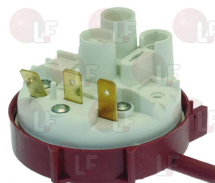

HOONVED H130632

HOONVED 130632

Probes

3397109 TEMPERATURE NTC PROBE KIT
for ED650E-S since 2001/07