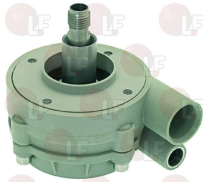

HOONVED H180213

HOONVED 180213

3243787 COMPLETE LOWER SUPPORT TURBO

for Dishwasher (HOONVED) INDY53F - INDY60F
UNI53C - UNI60C
for Glasswasher/Cupwasher (HOONVED) INDY43F
INDY48F - UNI43C - UNI48C

HOONVED 21035

3743867 COMPLETE NOZZLE SUPPORT