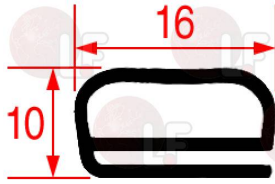

HOONVED H200495

HOONVED 200495

1186625 GASKET OR 03281 EPDM for BOILER FAMILY

HOONVED 25245

Suitable for:

Suitable for:

5028249 GE DOOR GASKET
profile dimensions 16x10 mm
length 1000 mm

3186248 O-RING 03268 EPDM