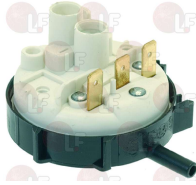

Pressure switches

3320039 PRESSURE SWITCH 1 LEVEL 28/12 mm
16(4)A 250V
for Glasswasher/Cupwasher (HOONVED) C3 - C4

HOONVED 31171

3320063 PRESSURE SWITCH 110/70 mm 250V 16A
1 - level
max operating temperature 85°C
for Dishwasher (AMBACH) - Series S
for Dishwasher conveyor type (COMENDA) AC100
AC90 - NG600 - NG600E - NG900 - NG900E
for Dishwasher hood type (COMENDA) C155 - C95