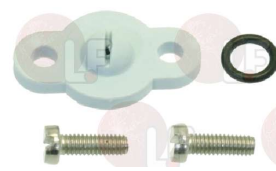

3743853 RINSE JET CENTRAL COMPLETE

HOONVED H170929

HOONVED 170929