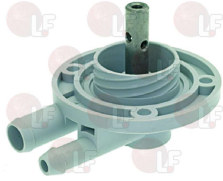

HOONVED 30662

3243798 SUPPORT CAP
for Dishwasher (HOONVED) INDY53F - INDY60F
UNI53C - UNI60C
for Glasswasher/Cupwasher (HOONVED) INDY43F
INDY48F - UNI43C - UNI48C

HOONVED 30664

Suitable for:

HOONVED

3243814 UPPER WASH ARM ASSEMBLY SUPPORT
 for Glasswasher/Cupwasher (COMENDA) BC25 - BC30
 BHC25 - BHC30 - LBC210 - LBC215 - LBC275