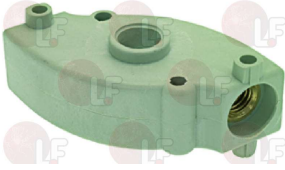

Suitable for:

3243755 CENTER BOSS

for Dishwasher (HOONVED) APS53 - APS60
for Glasswasher/Cupwasher (HOONVED) APSE48 - APS43
APS48 - INDY43F - UNI43C

HOONVED 32360

3243757 THREADED CLOSING CAP

for Dishwasher (HOONVED) APS53 - APS60
for Glasswasher/Cupwasher (HOONVED) APS43 - APS48
INDY43F - UNI43C