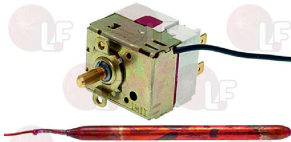

HOONVED 120525

3444228 2-TEMPERATURE THERMOSTAT 40-78-47-85°C
2 adjustment ranges:
1st stage 40-78°C
2°stage 47-85°C
covered capillary 1000 mm
bulb $\varnothing$ 6.5x95 mm
16A 250V
D shaft $\varnothing$ 6x4.6 mm
for Dishwasher (COMENDA) - Series FC - Series LF
for Dishwasher (HOONVED) - Series C - C6DE - 60BT
for Dishwasher hood type (COMENDA) C155 - C95
for Glasswasher/Cupwasher (COMENDA) BC25 - BC30
Series LB - Series LBR
for Glasswasher/Cupwasher (HOONVED) - Series C

HOONVED H120525