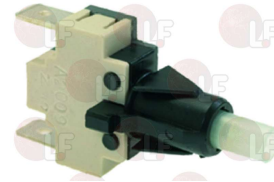

HOONVED H130421

HOONVED 130421

1319082 SINGLE-POLE PUSH BUTTON 16A 250V

HOONVED H130449

HOONVED 130449

HOONVED 29529

3319739 START CONTACT ABB MCB-10

for Dishwasher conveyor type (COMENDA) ACR145
ACR205 - ACR245 - ACR260 - ACR305 - AC100
AC101 - AC105 - AC120 - AC122 - AC135 - AC150
AC151 - AC152 - AC170 - AC181 - AC182 - AC200
AC201 - AC202 - AC241 - AC242 - AC265 - AC90
AC91 - AC95 - LAV1000 - LVP1001 - LVP1501
LV1001 - LV1501 - Series NE - Series NG - T5
for Dishwasher conveyor type (HOONVED) EDT100
EDT140 - EDT170 - EDT200 - EDT230 - EDT85