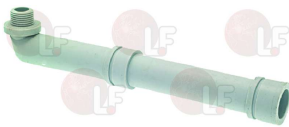

HOONVED 25010

3060061 FLAT GASKET

for Dishwasher (CIMBALI) - Series HS - Series HSD
for Dishwasher (HOONVED) - Series C - CMD48 - CM48
CM52 - Series CR

HOONVED 25263

3060077 AIR CHAMBER 255 mm

for Dishwasher (HOONVED) EDI5
for Dishwasher conveyor type (COMENDA) - Series AC
Series ACS - LAV1000
for Dishwasher conveyor type (HOONVED)
Series EDT
for Dishwasher hood type (COMENDA) C1000E - C1001M
C1300E - C1301M - C155 - C165 - C166 - C95
for Pan/utensilwashing machines (COMENDA) GE100
GE60 - GE65 - GE80
for Pan/utensilwashing machines (HOONVED) EDI4
Series TR