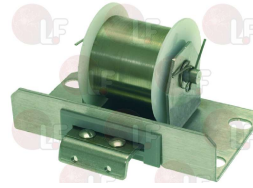

HOONVED H391331

HOONVED 391331

3250161 DOOR SPRING 40 mm
flowrate 5.5 kg
for COMENDA AC-NE-NG
for HOONVED C98-EDT85-EDT100-EDT140-EDT170-EDT200