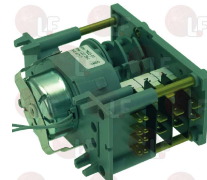

3322079 PROGRAMMER 7803F1 3 CAMS

cycle 120 seconds
230V 50/60HZ
for Dishwasher (ATA) AL54 - AL55
for Glasswasher/Cupwasher (ATA) AL03 - AL05 - AL07
AL09
for Glasswasher/Cupwasher (HOONVED) C48
for Glasswasher/Cupwasher (SAMMIC) SB-22 - SV-20
SV-21