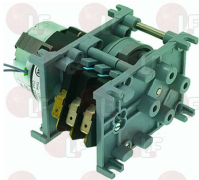

HOONVED 25408

3322053 TIMER 4803 3 CAMS
cycle 120 seconds
rinse 15 seconds
230V 50/60HZ
clockwise rotation
without shaft