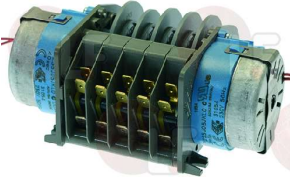

HOONVED 25386

Suitable for:

3322160 KNOB FOR TIMER Ø 6x4.5 mm

HOONVED 25095

HOONVED 25095+27006+25124

3322047 TIMER P26 5 CAMS
 1st cycle 3 min
 2nd cycle 40 seconds
 230V 50/60HZ
 for Dishwasher (HOONVED) TS60