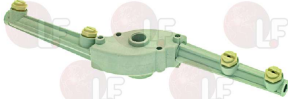

HOONVED 29695

Suitable for:

HOONVED

3243761 TOP WASH ARM ASSEMBLY 295 mm
for Dishwasher (HOONVED) APS53
for Glasswasher/Cupwasher (HOONVED) APSE43 - APS43
APS48 - FW35 - FW40 - FW45

HOONVED 21899

3743062 STAINLESS STEEL RETURN PIN
for Dishwasher (HOONVED) APS53 - APS60
for Glasswasher/Cupwasher (HOONVED) APS43 - APS48
INDY43F - UNI43C