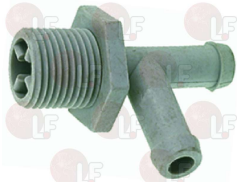

3743065 RINSE ARM ASSY BUSH

ø internal 16 mm.
for Glasswasher/Cupwasher (HOONVED) - Series C Series STS

HOONVED 34383

3243277 RINSE ARM CONNECTOR

for Dishwasher hood type (COMENDA) C33 - C34

HOONVED H190311