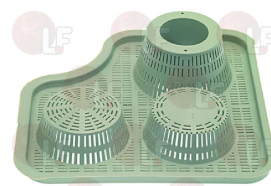

HOONVED 32719

3160502 TANK FILTER 250x265 mm
for Dishwasher (COMENDA) LF321 - LF321A

HOONVED 180831

HOONVED 36266

3160173 WASH TANK FILTER \varnothing 205x205 mm
for Dishwasher (HOONVED) STS53
for Glasswasher/Cupwasher (HOONVED) C3 - C4
INDY43F - INDY48F - STS43 - STS48