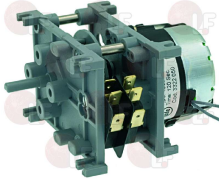

HOONVED 25384

Suitable for:

HOONVED

3322050 CONTROLLER 4902 2 CAMS

cycle 120 seconds
rinse 17 seconds
220V 50/60HZ
anticlockwise rotation
D-shaped pin \varnothing 6x4.6 mm
for Dishwasher (HOONVED) E50
for Glasswasher/Cupwasher (HOONVED) E36 - E40
E43