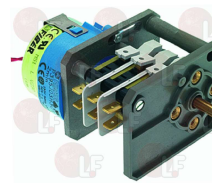

3322051 CONTROLLER P39 3 CAMS
cycle 120 seconds
rinse 17 seconds
220V 50/60HZ
anticlockwise rotation
D-shaped pin $\varnothing$ 6x4.6 mm
for Dishwasher (HOONVED) E50
for Glasswasher/Cupwasher (HOONVED) E36 - E40
E43

HOONVED 25384